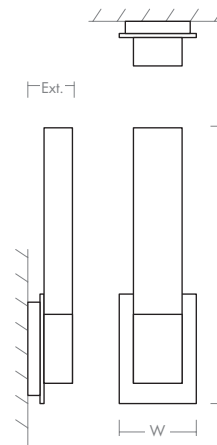

VEGA Wall Sconce
3-519-xx

oxygen

FIXTURE TYPE _____

LOCATION _____

PROJECT _____

DATE _____

-24 Satin Nickel

-20 Polished Nickel

LIGHT SOURCE	1 x 12.1W LED, 3000K, CRI 90
LUMINAIRE POWER	14.5W at 120V
RATED LIFE	60000 hr RL
OPTIONAL COLOR TEMPERATURES	2700K, 3500K, 4000K
LUMEN OUTPUT	Delivered: 925 lm (LM-79)
INPUT VOLTAGE	120V to 277V AC, 50/60Hz
DRIVER OUTPUT	350mA, 14.7W max power
DIMMING	TRIAC and ELV dimming at 120V AC; 0-10V dimming, 100% to 1% current output
CONSTRUCTION	Plated Steel and Acrylic
DIFFUSER	- Matte White Acrylic
FINISHES	Polished Nickel (-20), Satin Nickel (-24)
MOUNTING	2" x 3" J-Box, 4" Octagonal J-Box, 4" Square J-Box with a single device mud ring
STANDARDS	UL Dry/Damp listed, ADA Compliant, Conforms to UL STD 1598, Certified CAN/CSA STD C22.2 No 250.0.

DIMENSIONS

W:	4.75"
H:	15.75"
Ext:	2.625"
M.C:	12.33" From top of fixture

Order example for standard fixture:

3-519-24 (x- Voltage - xxx-Sequence # - xx-Finish)

3: 120V to 277V

Order example for optional color temperatures: **3-519-2724**